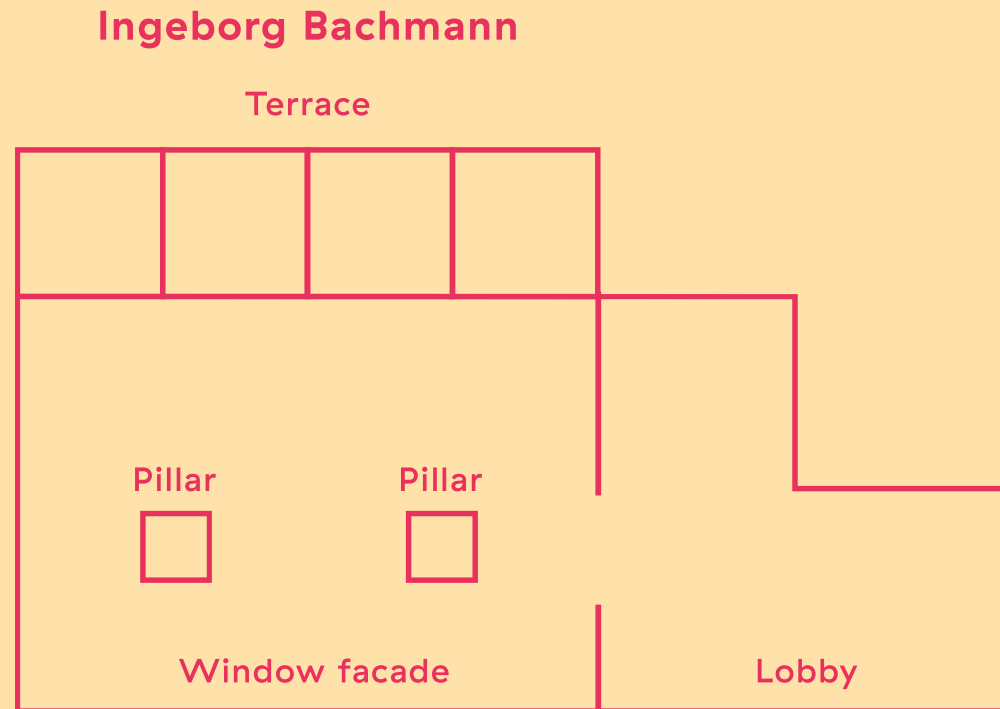

# EVENT ROOMS

	 THEATRE	 CLASSROOM	 U-SHAPE	 CONFERENCE	 CIRCLE	 TABLE ISLAND	m <sup>2</sup>
<b>Muhammad Yunus I</b> Assembly room with direct access to the garden	40	26	20	24	30	32	56
<b>Muhammad Yunus II</b> (Break Out Room)	20	16	14	14	15	24	40
<b>Muhammad Yunus I + II</b>	60	44	20	24	30	56	96
<b>Ingeborg Bachmann</b> 7th floor with view over Vienna	46	30	20	28	30	40	90 + 40 Balcony
<b>Chapel</b> 6th floor	60						82

# LAYOUT